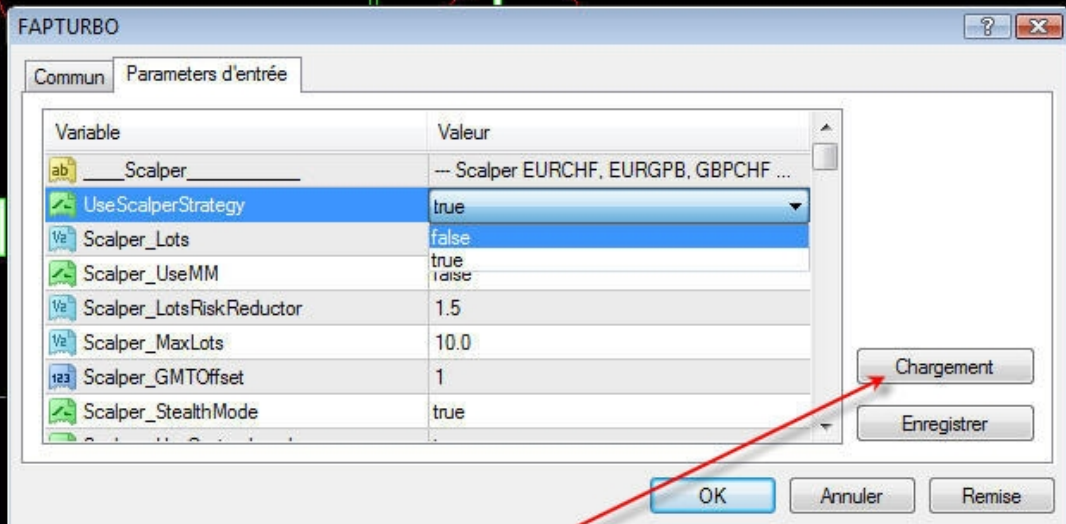

Ensuite cliquez sur "chargement"