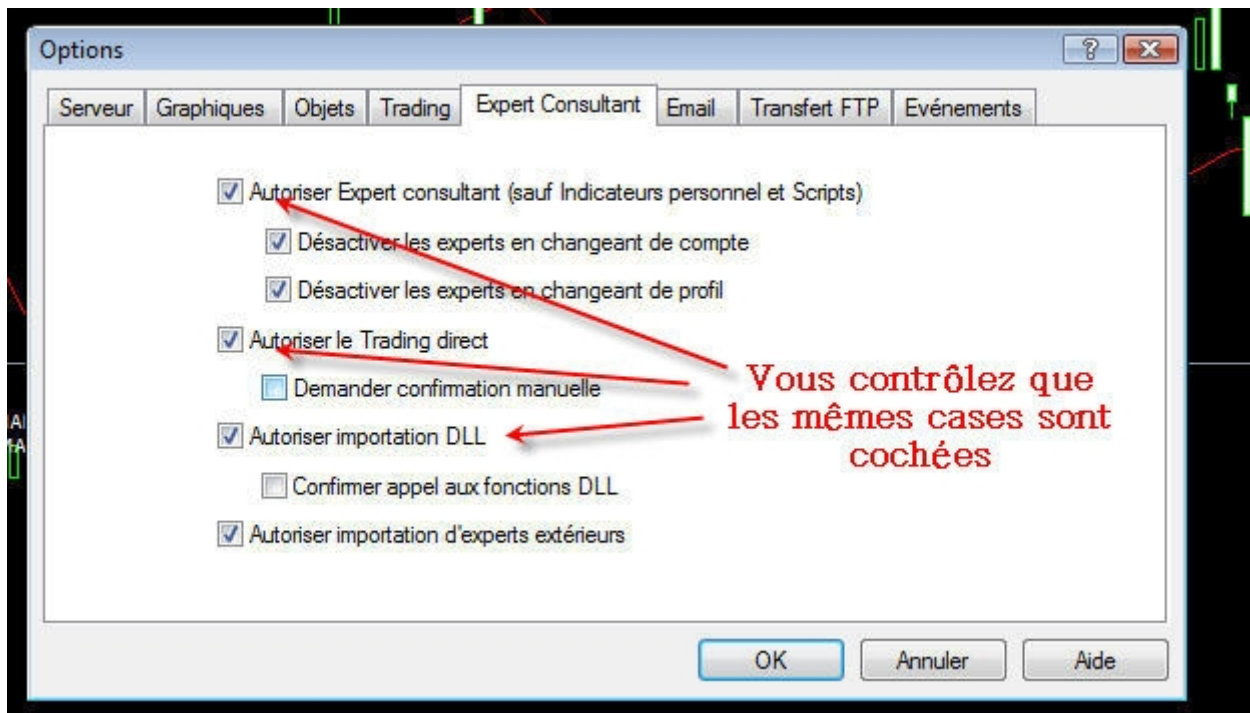

En espérant que ce fichier vous aura aidé.

Fapfrench