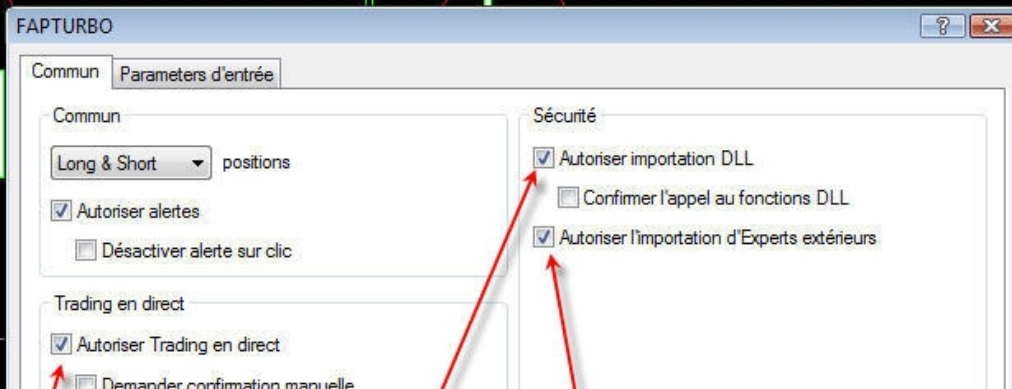

Ensuite cliquez sur "chargement"